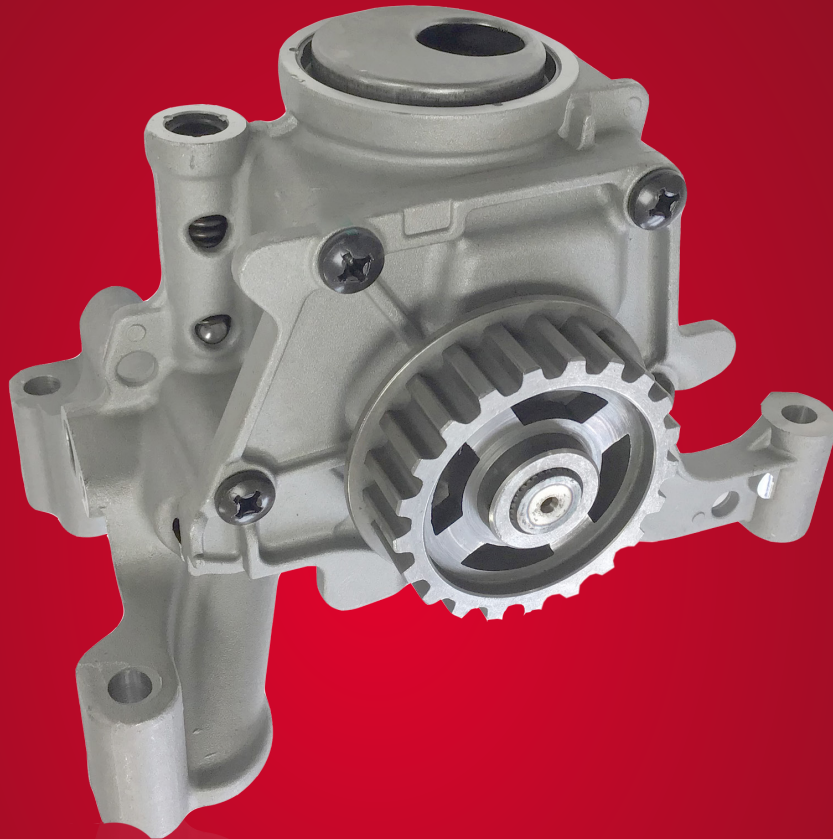

OIL PUMP OP380

PA0082

FITTED TO OVER 1 MILLION CARS ACROSS EUROPE!

MAKE

FORD

MODEL

B-MAX
C-MAX
ECOSPORT
FIESTA
FOCUS
MONDEO
TOURNEO

ENGINE