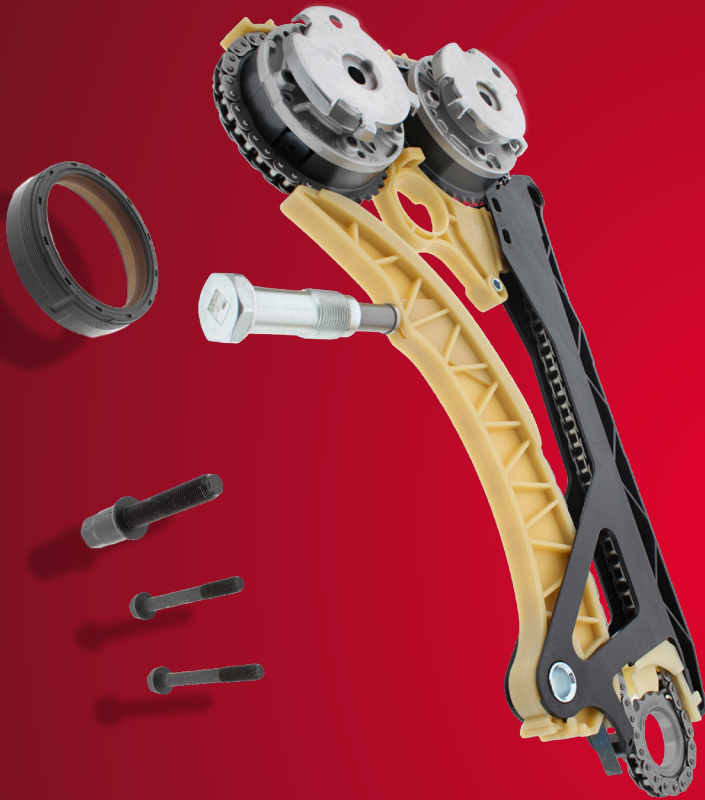

# TIMING CHAIN KIT

## PA0012 – TCK20VVT & TCK21VVT

### TCK20VVT (138 LINK CHAIN)

Fits BMW 1.6 i – N47 B16A

### TCK21VVT (142 LINK CHAIN)

Fits BMW 1.8/2.0 i – N42 B20 | N46 B18/A  
N46 B20/A/B/C

Model	Engine Size
1 SERIES	(E81/E87) 116 i
3 SERIES	(E46) 316 i   (E90) 316 i

Model	Engine Size
1 SERIES	(E81/E87/E88) 118 i/120 i
3 SERIES	(E46) 316 i/318 i   (E90/E91/E92/E93) 318 i/320 i
5 SERIES	(E60) 520 i
X1	(E84 sDrive) 18 i
X3	(E83) 2.0 i & xDrive
Z4 ROADSTER	(E85) 2.0 i