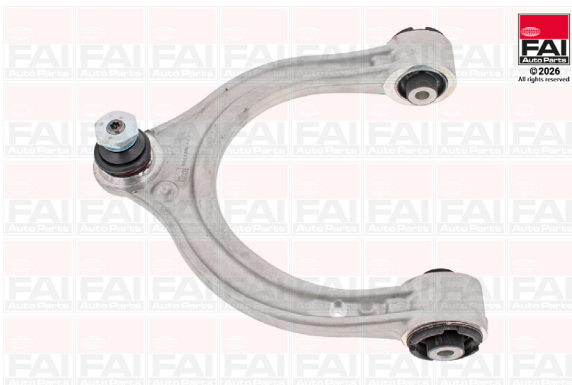

CONTROL ARM FRONT (LEFT)

FAI REFERENCE: SS11396 | OE REFERENCE: 2063302100

MERCEDES

2021 >

[FIND OUT MORE](#)