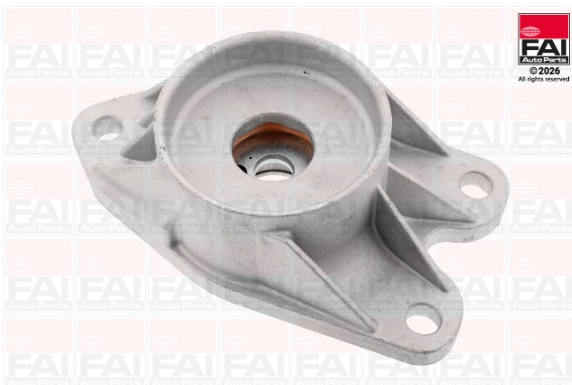

STRUT MOUNT REAR (LEFT/RIGHT)

FAI REFERENCE: SS11525 | OE REFERENCE: 33506867478

BMW | MINI

2013 >

[FIND OUT MORE](#)